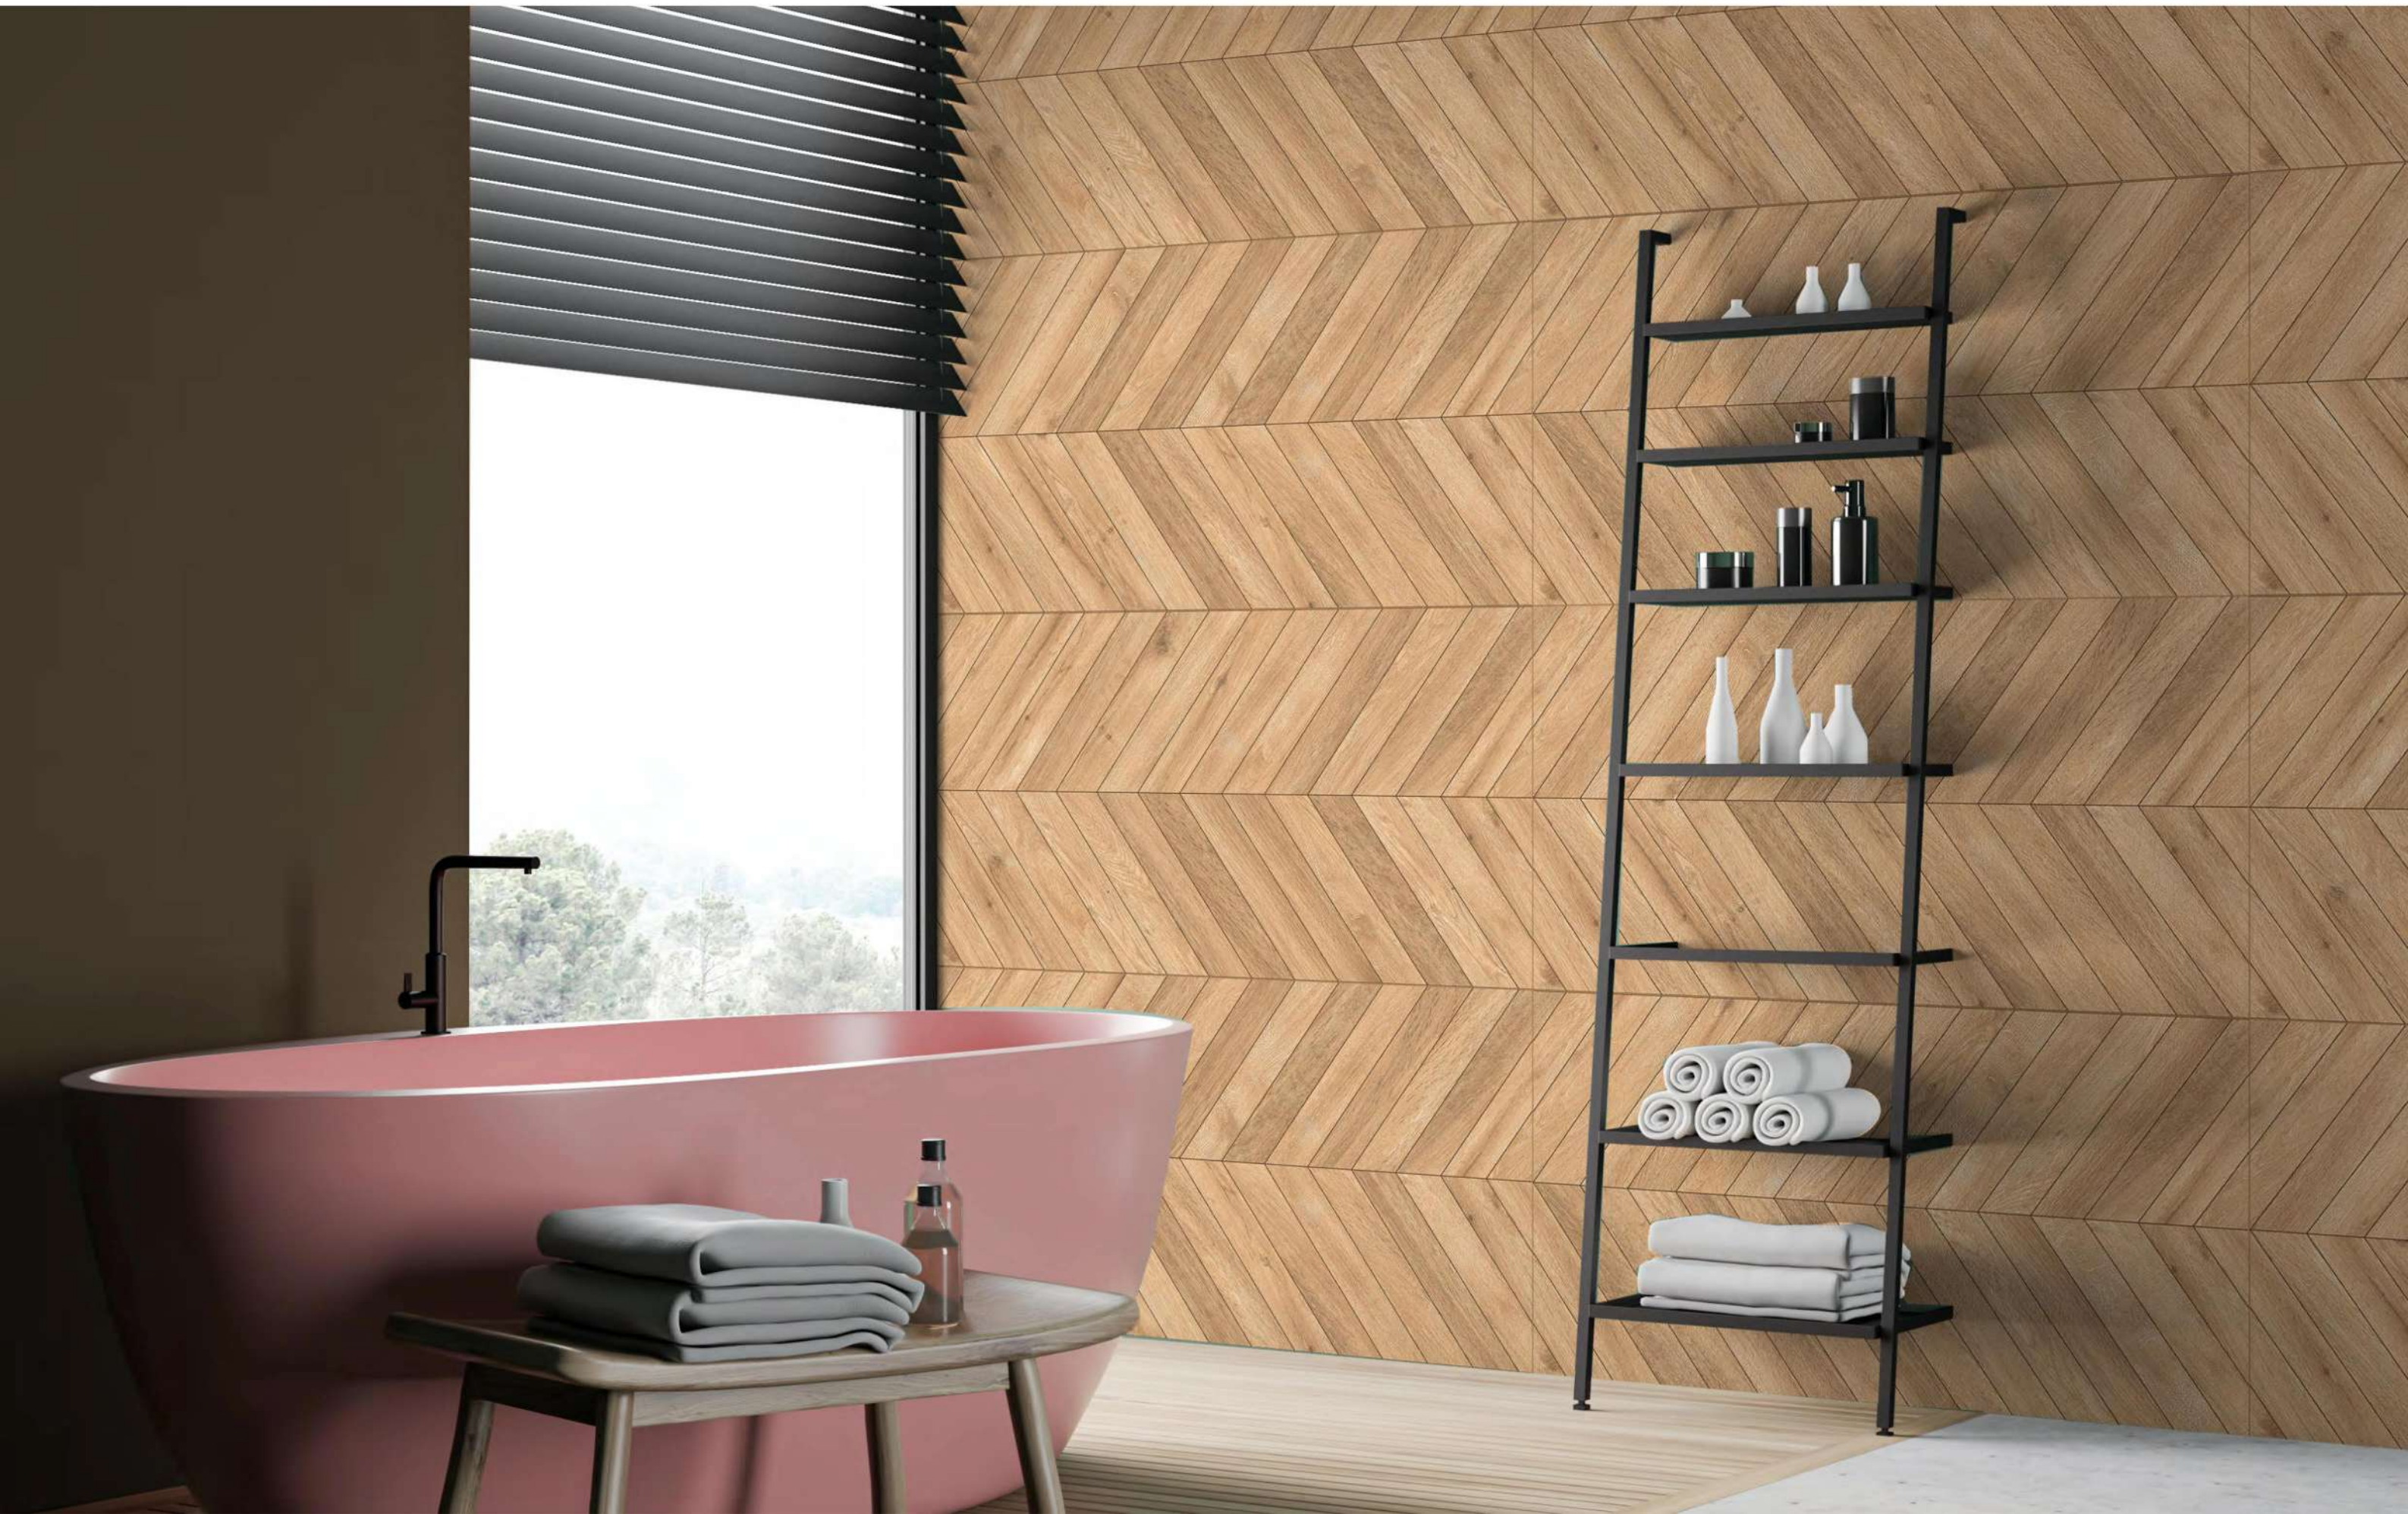

IKONIC
CERAMICA

PLANK
PECAN

SIZE
600x
1200MM

FINISH
MATT

RANDOM
03

PLANK PECAN

WOOD
COLLECTION

IKONIC
CERAMICA

PLANK
WENGE

SIZE
600x
1200MM

FINISH
MATT

RANDOM
03

PLANK WENGE

WOOD
COLLECTION

IKONIC
CERAMICA

ROSE WOOD BEIGE